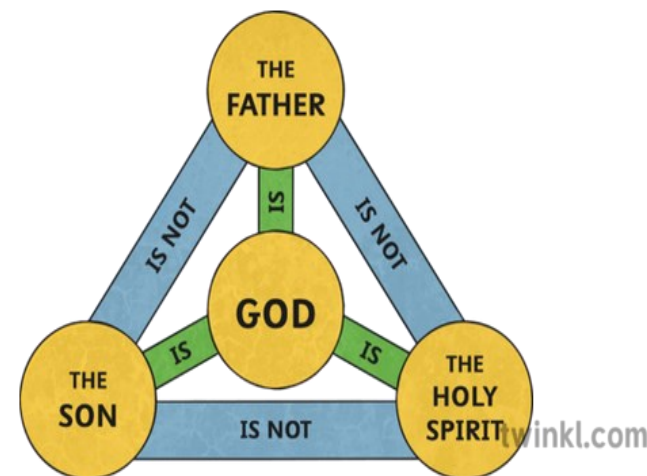

MONDAY

10am—Staff Meeting
5-8—Private [pavilion]
6:00 - CR Praise band rehearsal [WC]

TUESDAY

6:30—Life's Healing Choices [ed wing]
7:00—Reading While Black [Pavilion]

WEDNESDAY

5:30-8:00 - High School Yth [Hall/Forge]
7:00 - Celebrate Recovery

THURSDAY

5:00—Contemporary Design Team
5:30—Traditional Design Team
6:00—CR Step Study (rm 21)

FRIDAY

6:00—Painting Event [Hall]
7:00—Life's Healing Choices [Lounge]

SATURDAY

9:00 - Contemporary Worship Rehearsal

SUNDAY

8:30 / 9:45 - Contemporary [Worship Center]
9:45 - Sunday School
11:00 - Traditional Worship [Sanctuary]
11:00 - Parenting SS Class [Lounge]

WE EXPRESS APPRECIATION this morning to everyone who helped with this service.

Welcome to Contemporary Worship.
We are so glad you are here this morning!

Mission Statement for the Church of the Good Shepherd

We are committed to:

Connecting persons to Jesus Christ
Connecting with broken and hurting people

Challenging persons to grow and celebrate their relationship with Jesus Christ

Equipping persons and partnering with them to serve in God-powered ministry

United Methodist
Church of the Good Shepherd
1500 Quentin Road, Lebanon, PA 17042
717-272-7741
web: www.umcogs.org
Rev. Janet Sadel, Lead Pastor
Rev. Lisa Flory, Pastor

Reverend Janet Sadel
United Methodist
Church of the Good Shepherd
1500 Quentin Road,
Lebanon, PA 17042
717-272-7741
www.umcogs.org

*Connecting with God in
Worship and Community*

June 12, 2022
Sunday worship 8:30 / 9:45 p.m.
Contemporary Worship
in the Worship Center